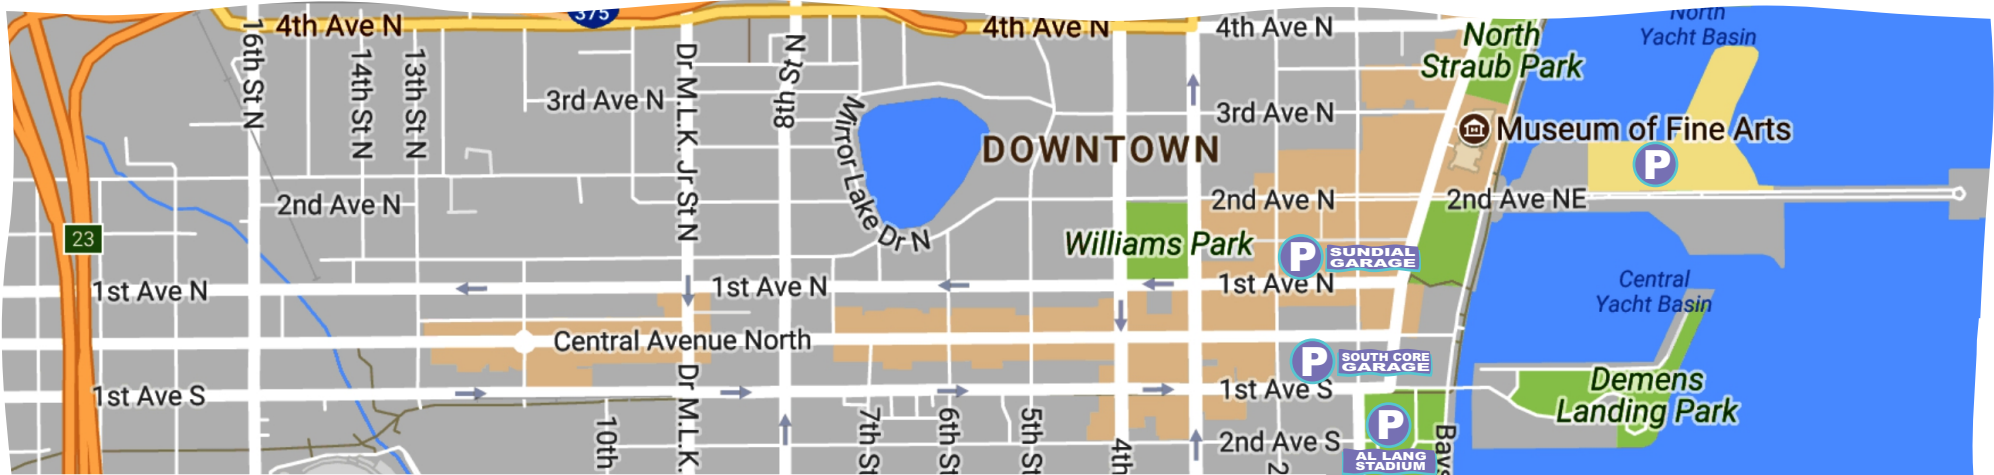

Parking

ST. PETE PIER

(MONDAY, JULY 3rd ONLY)

800 2nd Ave NE
St. Petersburg, FL
33701

SOUTHCORE GARAGE

100 1st Ave S
St. Petersburg, FL
33701

SUNDIAL/BAYWALK GARAGE

117 2nd St N
St. Petersburg, FL
33701

AL LANG STADIUM LOT 1

1st Ave S and 1st St
St. Petersburg, FL
33701

We don't want parking and traffic to turn your Pier experience into anything but great, so here's a link with helpful information:

<https://stpetepier.org/getting-here-parking/>

PLEASE NOTE THERE WILL BE NO PARKING ON ST PETE PIER ON JULY 4th RACE MORNING

*metered street parking within a several block radius is also available