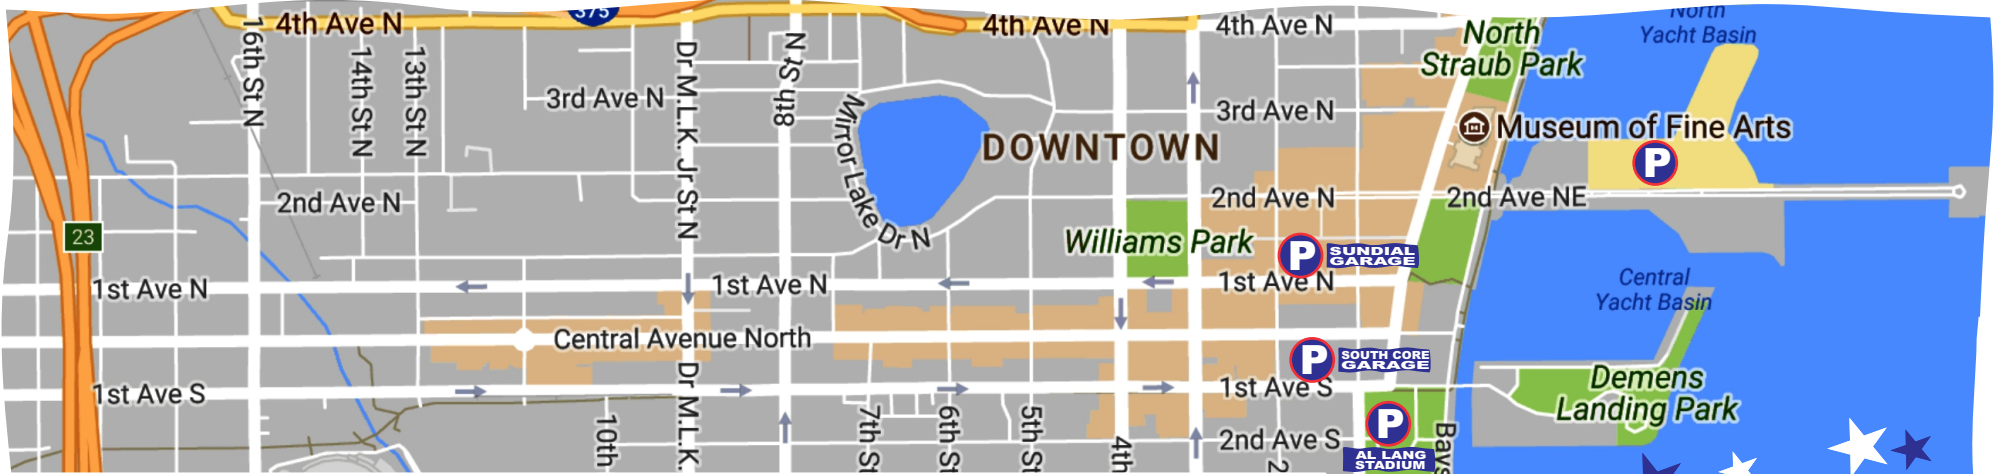

Parking

ST. PETE PIER

(WEDNESDAY ONLY)
800 2nd Ave NE
St. Petersburg, FL
33701

SOUTHCORE GARAGE

SUNDIAL/BAYWALK GARAGE

AL LANG STADIUM LOT 1

We don't want parking and traffic to turn your Pier experience into anything but great, so here's a link with helpful information:
<https://stpetepier.org/getting-here-parking/>

PLEASE NOTE THERE WILL BE NO PARKING ON ST PETE PIER ON THURSDAY RACE MORNING

*metered street parking within a several block radius is also available