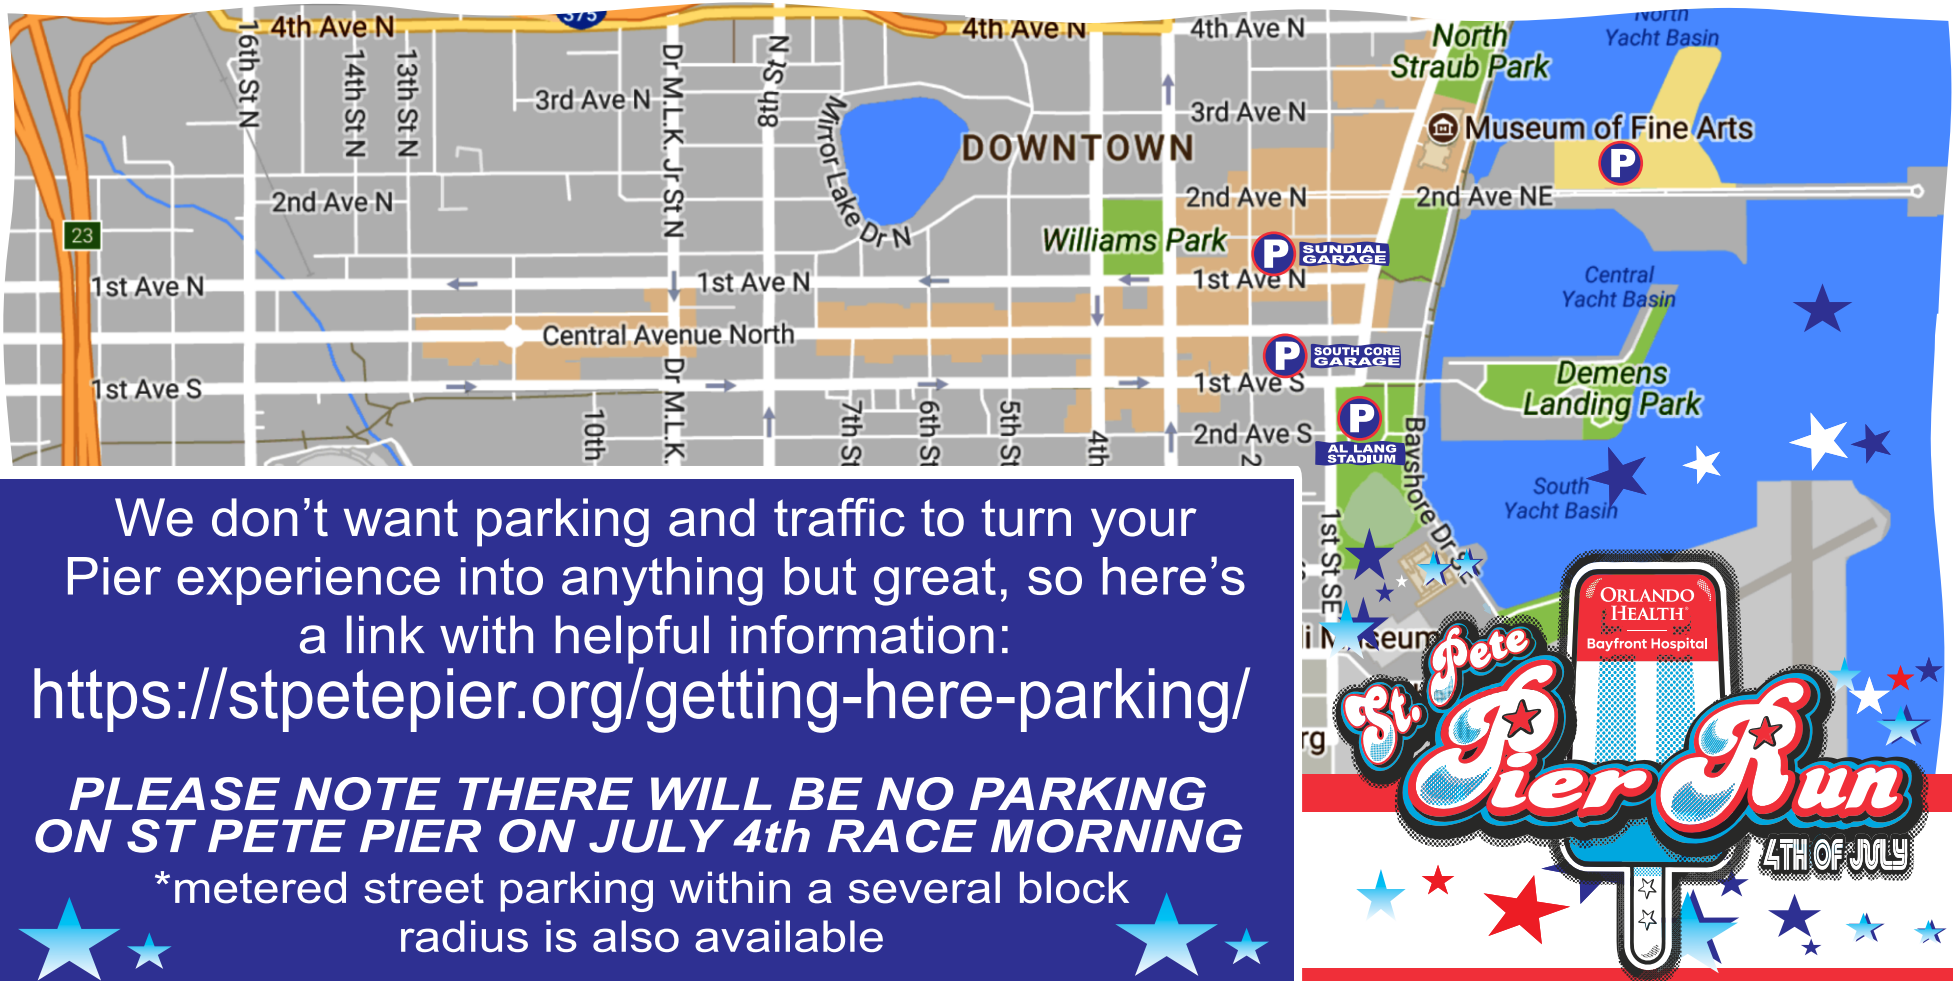

Parking

ST. PETE PIER

(JULY 3rd ONLY)
800 2nd Ave NE
St. Petersburg, FL
33701

SOUTHCORE GARAGE

SUNDIAL/BAYWALK GARAGE

AL LANG STADIUM LOT 1

We don't want parking and traffic to turn your Pier experience into anything but great, so here's a link with helpful information:
<https://stpetepier.org/getting-here-parking/>

PLEASE NOTE THERE WILL BE NO PARKING ON ST PETE PIER ON JULY 4th RACE MORNING

*metered street parking within a several block radius is also available